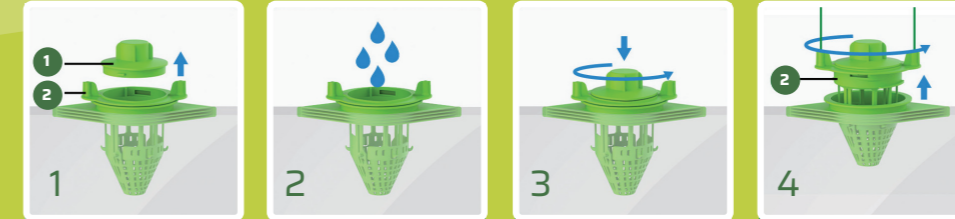

Pro-Formula
FLYTRAP^{XL}
FAST-CATCH TECHNOLOGY

TRAPS UP TO
40,000 FLIES

Pro-Formula
FLYTRAP^{XL}
FAST-CATCH TECHNOLOGY

Just add water and hang.

HOW TO USE
THIS PRODUCT:

SCAN THIS CODE ON YOUR
PHONE CAMERA OR VISIT
WWW.LODI-UK.COM/GUIDES